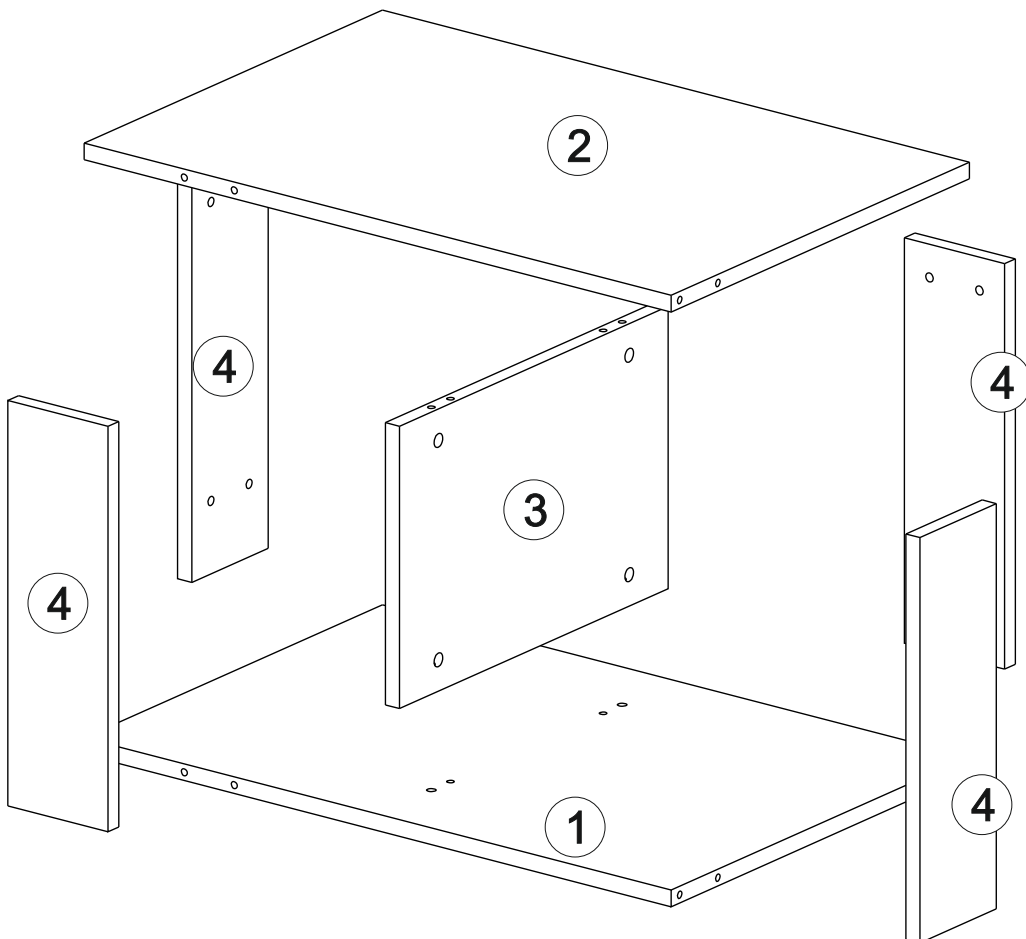

1100016561

4x

A08- TAPA

20x

RUBY ORTA SEHPA RUBY TABLE

Part #1	1x
Part #2	1x
Part #3	1x
Part #4	4x

Total **7x**

Disassembled Parts Demonte Parçalar